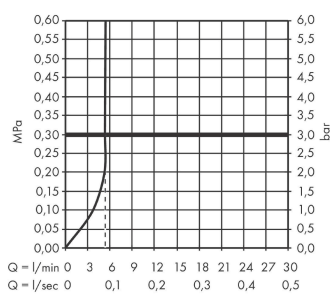

Talis M54
Single lever kitchen mixer 220, Eco, 1jet
 Surfaces: **Chrome** Article Number: **72843000**

Description

product features

- ComfortZone 220
- swivel range adjustable in 4 steps 60°, 110°, 150° or 360°
- laminar spray
- connection dimension: DN15
- maximum flow rate at 3 bar: 5 l/min
- ceramic cartridge
- connection type: G 3/8 connections
- temperature limitation adjustable
- suitable for continuous flow water heaters
- flow rate limited to maximum 6 l/min

Technology

Design awards

reddot winner 2020

Product image

Scale drawing

Flowchart

Talis M54
Single lever kitchen mixer 220, Eco, 1jet
 Surfaces: **Chrome** Article Number: **72843000**

Exploded Drawing