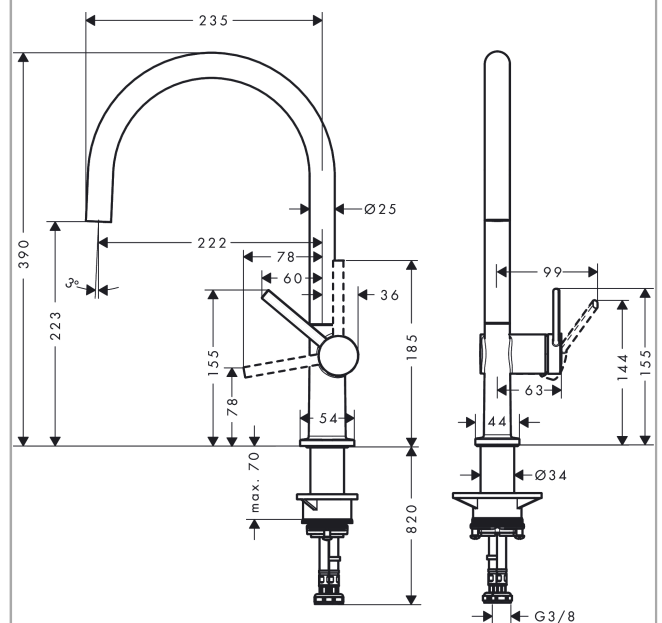

Talis M54
Single lever kitchen mixer 220, Eco, 1jet
 Surfaces: **Chrome** Article Number: **72843000**

Description

product features

- ComfortZone 220
- swivel range adjustable in 4 steps 60°, 110°, 150° or 360°
- laminar spray
- connection dimension: DN15
- maximum flow rate at 3 bar: 5 l/min
- ceramic cartridge
- connection type: G 3/8 connections
- temperature limitation adjustable
- suitable for continuous flow water heaters
- flow rate limited to maximum 6 l/min

Technology

Design awards

reddot winner 2020

Product image

Scale drawing

Flowchart

Talis M54
Single lever kitchen mixer 220, Eco, 1jet
 Surfaces: **Chrome** Article Number: **72843000**

Exploded Drawing

Year of production: >12/19

Talis M54**Single lever kitchen mixer 220, Eco, 1jet**Surfaces: **Chrome** Article Number: **72843000****Spare part list**

Year of production: >12/19

Pos.	Description	Article Number	Price	PU
1	spout cpl.	93757000	-	1
2	screw	97662000	-	1
3	spray former	93755000	-	1
4	service tool	93750000	-	1
5	O-Ring 14x2,5	98189000	-	1
6	service unit	93507000	-	1
7	axialring	97558000	-	1
8	handle	93736000	-	1
9	hollow set screw M5x5	98446000	-	1
10	screw cover	93735610	-	1
11	flange	93737000	-	1
12	nut	93738000	-	1
13	cartridge, assy	93760000	-	1
14	O-ring 36x3	98052000	-	1
15	support	97523000	-	1
16	fixing set (Ø 34)	95049000	-	1
17	lever collar	97548000	-	1
18	connection hose 900 mm M8x0,75 G3/8	93746000	-	1
19	O-ring 6,6x1,6	93019000	-	1