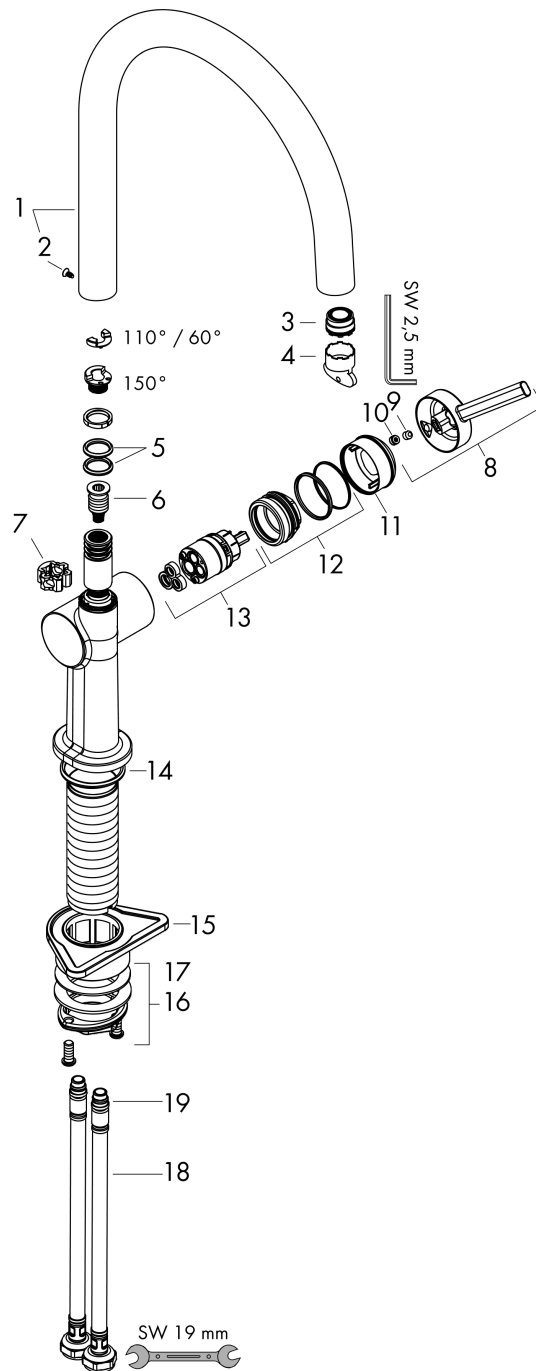

Talis M54
Single lever kitchen mixer 220, Eco, 1jet
 Surfaces: **Chrome** Article Number: **72843000**

Description

product features

- ComfortZone 220
- swivel range adjustable in 4 steps 60°, 110°, 150° or 360°
- laminar spray
- connection dimension: DN15
- maximum flow rate at 3 bar: 5 l/min
- ceramic cartridge
- connection type: G 3/8 connections
- temperature limitation adjustable
- suitable for continuous flow water heaters
- flow rate limited to maximum 6 l/min

Technology

Design awards

reddot winner 2020

Product image

Scale drawing

Flowchart

Talis M54
Single lever kitchen mixer 220, Eco, 1jet
 Surfaces: **Chrome** Article Number: **72843000**

Exploded Drawing

Year of production: >12/19

Talis M54**Single lever kitchen mixer 220, Eco, 1jet**Surfaces: **Chrome** Article Number: **72843000****Spare part list**

Year of production: >12/19

Pos.	Description	Article Number	Price	PU
1	spout cpl.	93757000	-	1
2	screw	97662000	-	1
3	spray former	93755000	-	1
4	service tool	93750000	-	1
5	O-Ring 14x2,5	98189000	-	1
6	service unit	93507000	-	1
7	axialring	97558000	-	1
8	handle	93736000	-	1
9	hollow set screw M5x5	98446000	-	1
10	screw cover	93735610	-	1
11	flange	93737000	-	1
12	nut	93738000	-	1
13	cartridge, assy	93760000	-	1
14	O-ring 36x3	98052000	-	1
15	support	97523000	-	1
16	fixing set (Ø 34)	95049000	-	1
17	lever collar	97548000	-	1
18	connection hose 900 mm M8x0,75 G3/8	93746000	-	1
19	O-ring 6,6x1,6	93019000	-	1